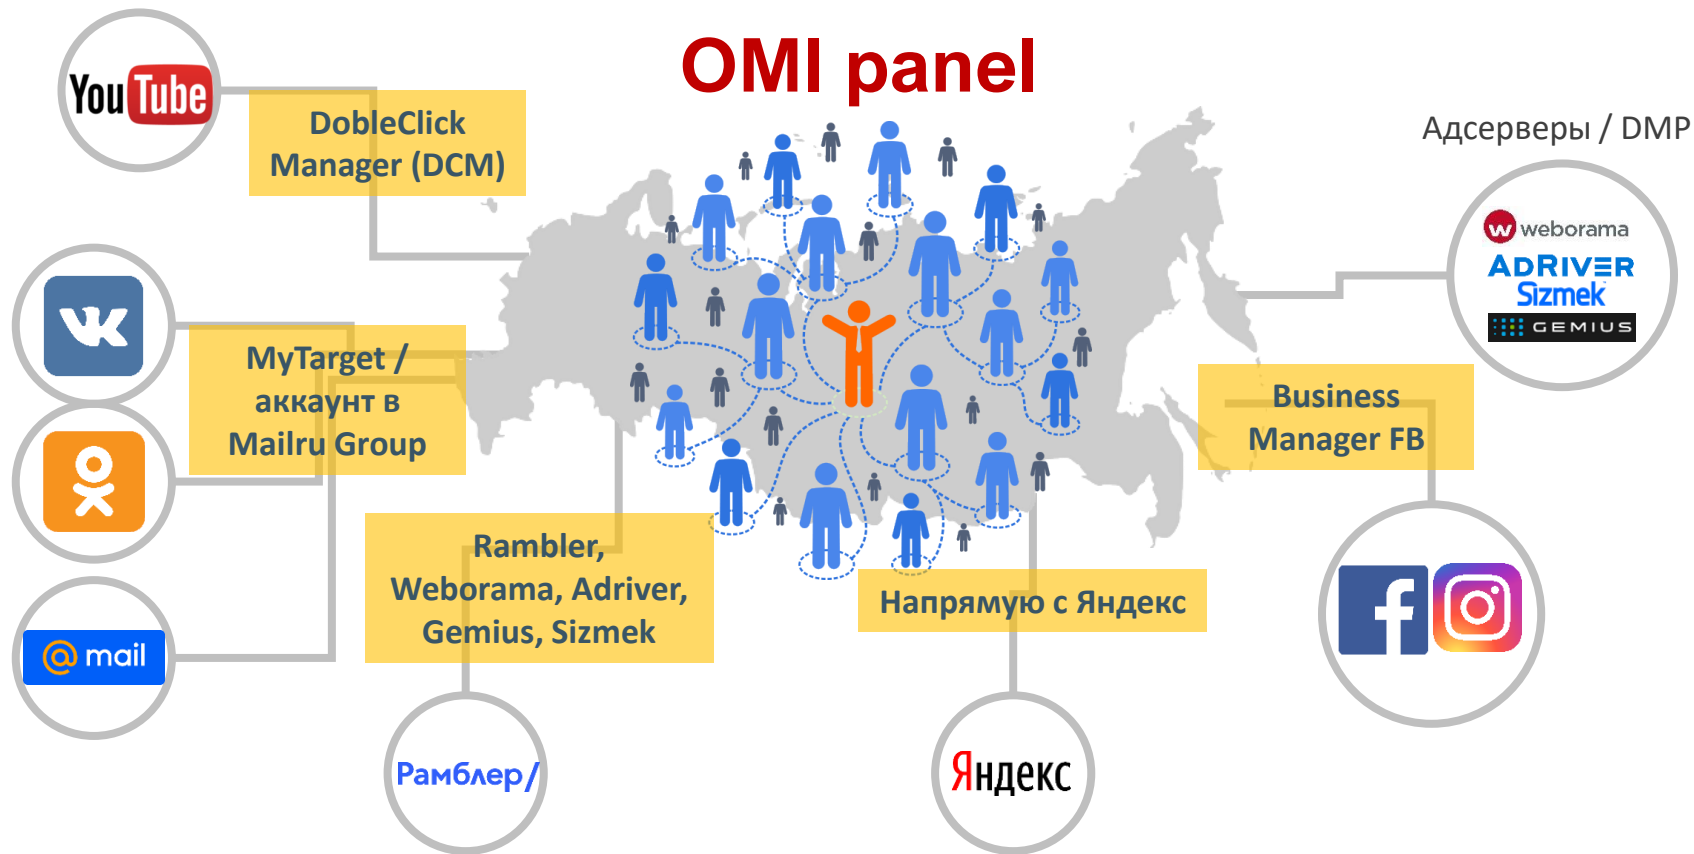

The background features a collage of various business-related graphics including pie charts, bar charts, and line graphs in shades of blue, orange, and green. A magnifying glass is positioned in the lower center, focusing on the main text.

OMi

ONLINE MARKET
INTELLIGENCE

Измерение эффективности **DIGITAL**-рекламы

The image features a large grid of 100 stylized human figures, arranged in 10 rows and 10 columns. Each figure is a simple line drawing of a person with arms outstretched, holding hands with the neighbors. The figures are arranged in a way that they form a continuous chain. The text "Аудитория РК" is centered in the middle of the grid, overlaid on the figures. The text is in a bold, blue, sans-serif font. The background is white, and the figures are drawn in a light gray color.

Аудитория РК

**Панелисты ОМІ, которым
показали рекламу в интернете**

Целевая аудитория

OMi panel

Что отслеживается?

desktop

mobile browser

mobile app